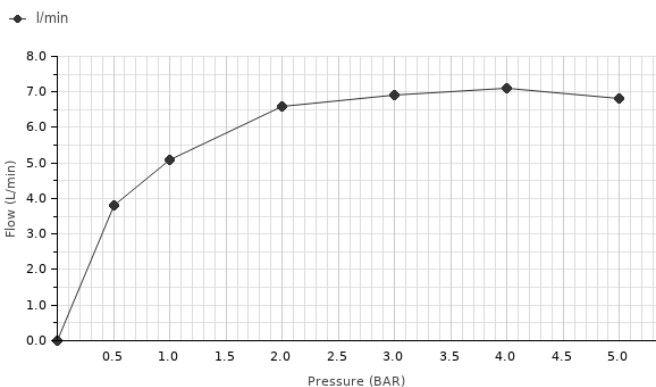

Designed by
ZAHA HADID

Description

Single lever bidet mixer 3/8". Ø25 mm. ceramic cartridge. Connection 3/8" and length of hoses 400 mm. "Plus" aerator. Flow rate 7.5 l/min. at 3 bar.

Finish

white
100181788

Other Finishes

chrome
100181804

Flow rate diagramme

Pressure (bar)	0	0.5	1	2	3	4	5
Flow - l/min (±15%)	0	3.8	5.1	6.6	6.9	7.1	6.8

Technical drawing

Dimensions in mm